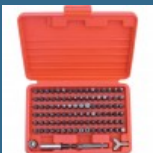

CROMWELL Set varf surubelnita Master - 100 piese MASTER SCREWDRIVER BIT SET 1/4"x25 mm 100 piese

236 lei